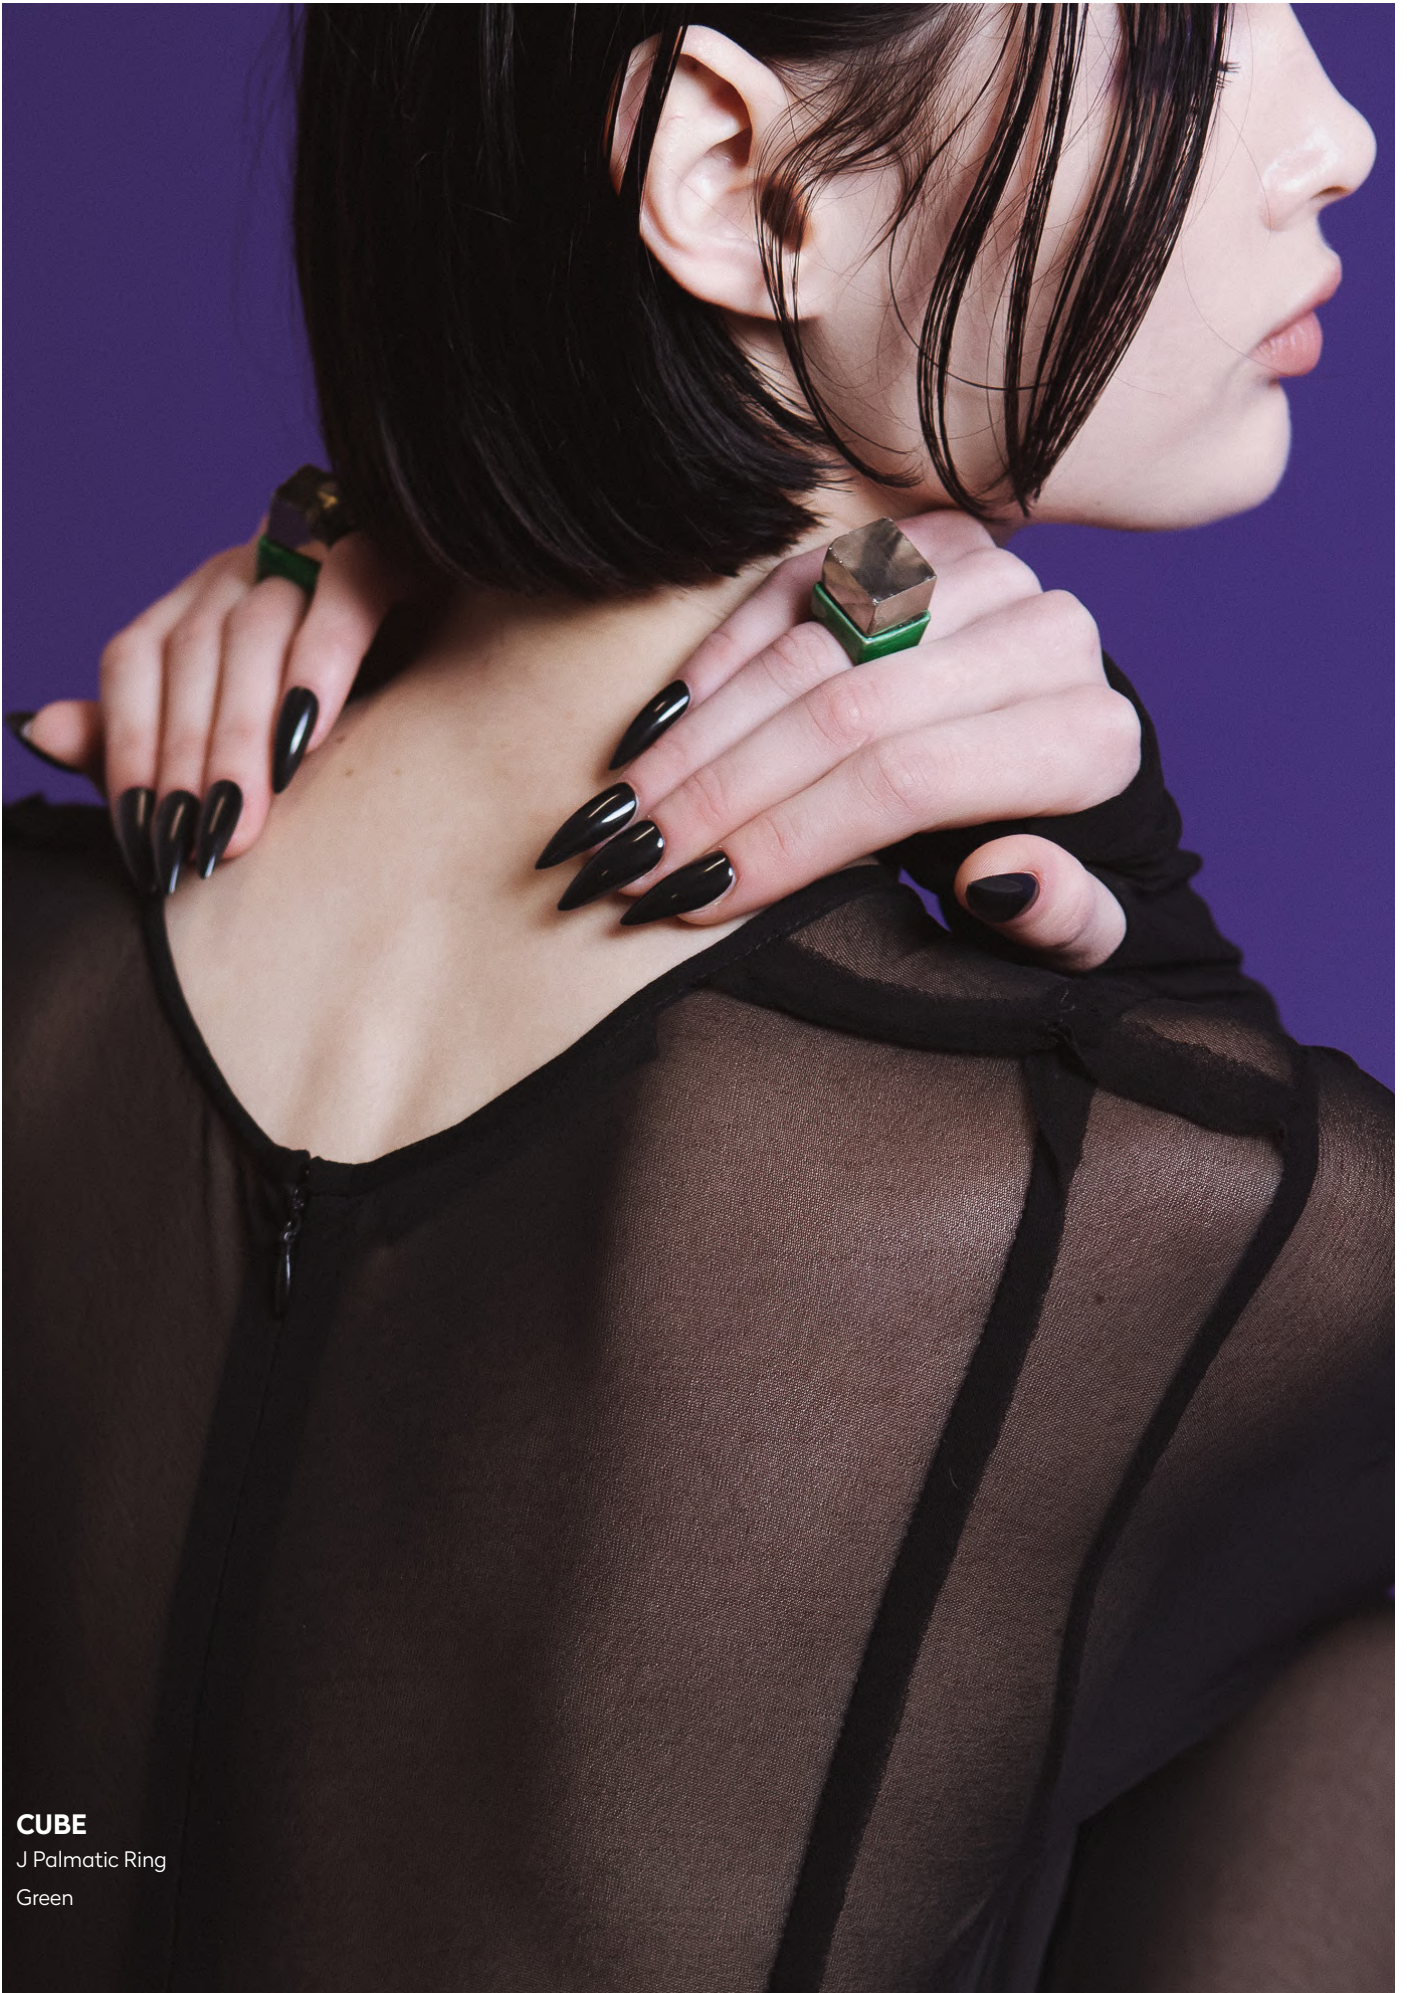

CUBE
J Palmatic Ring
Green