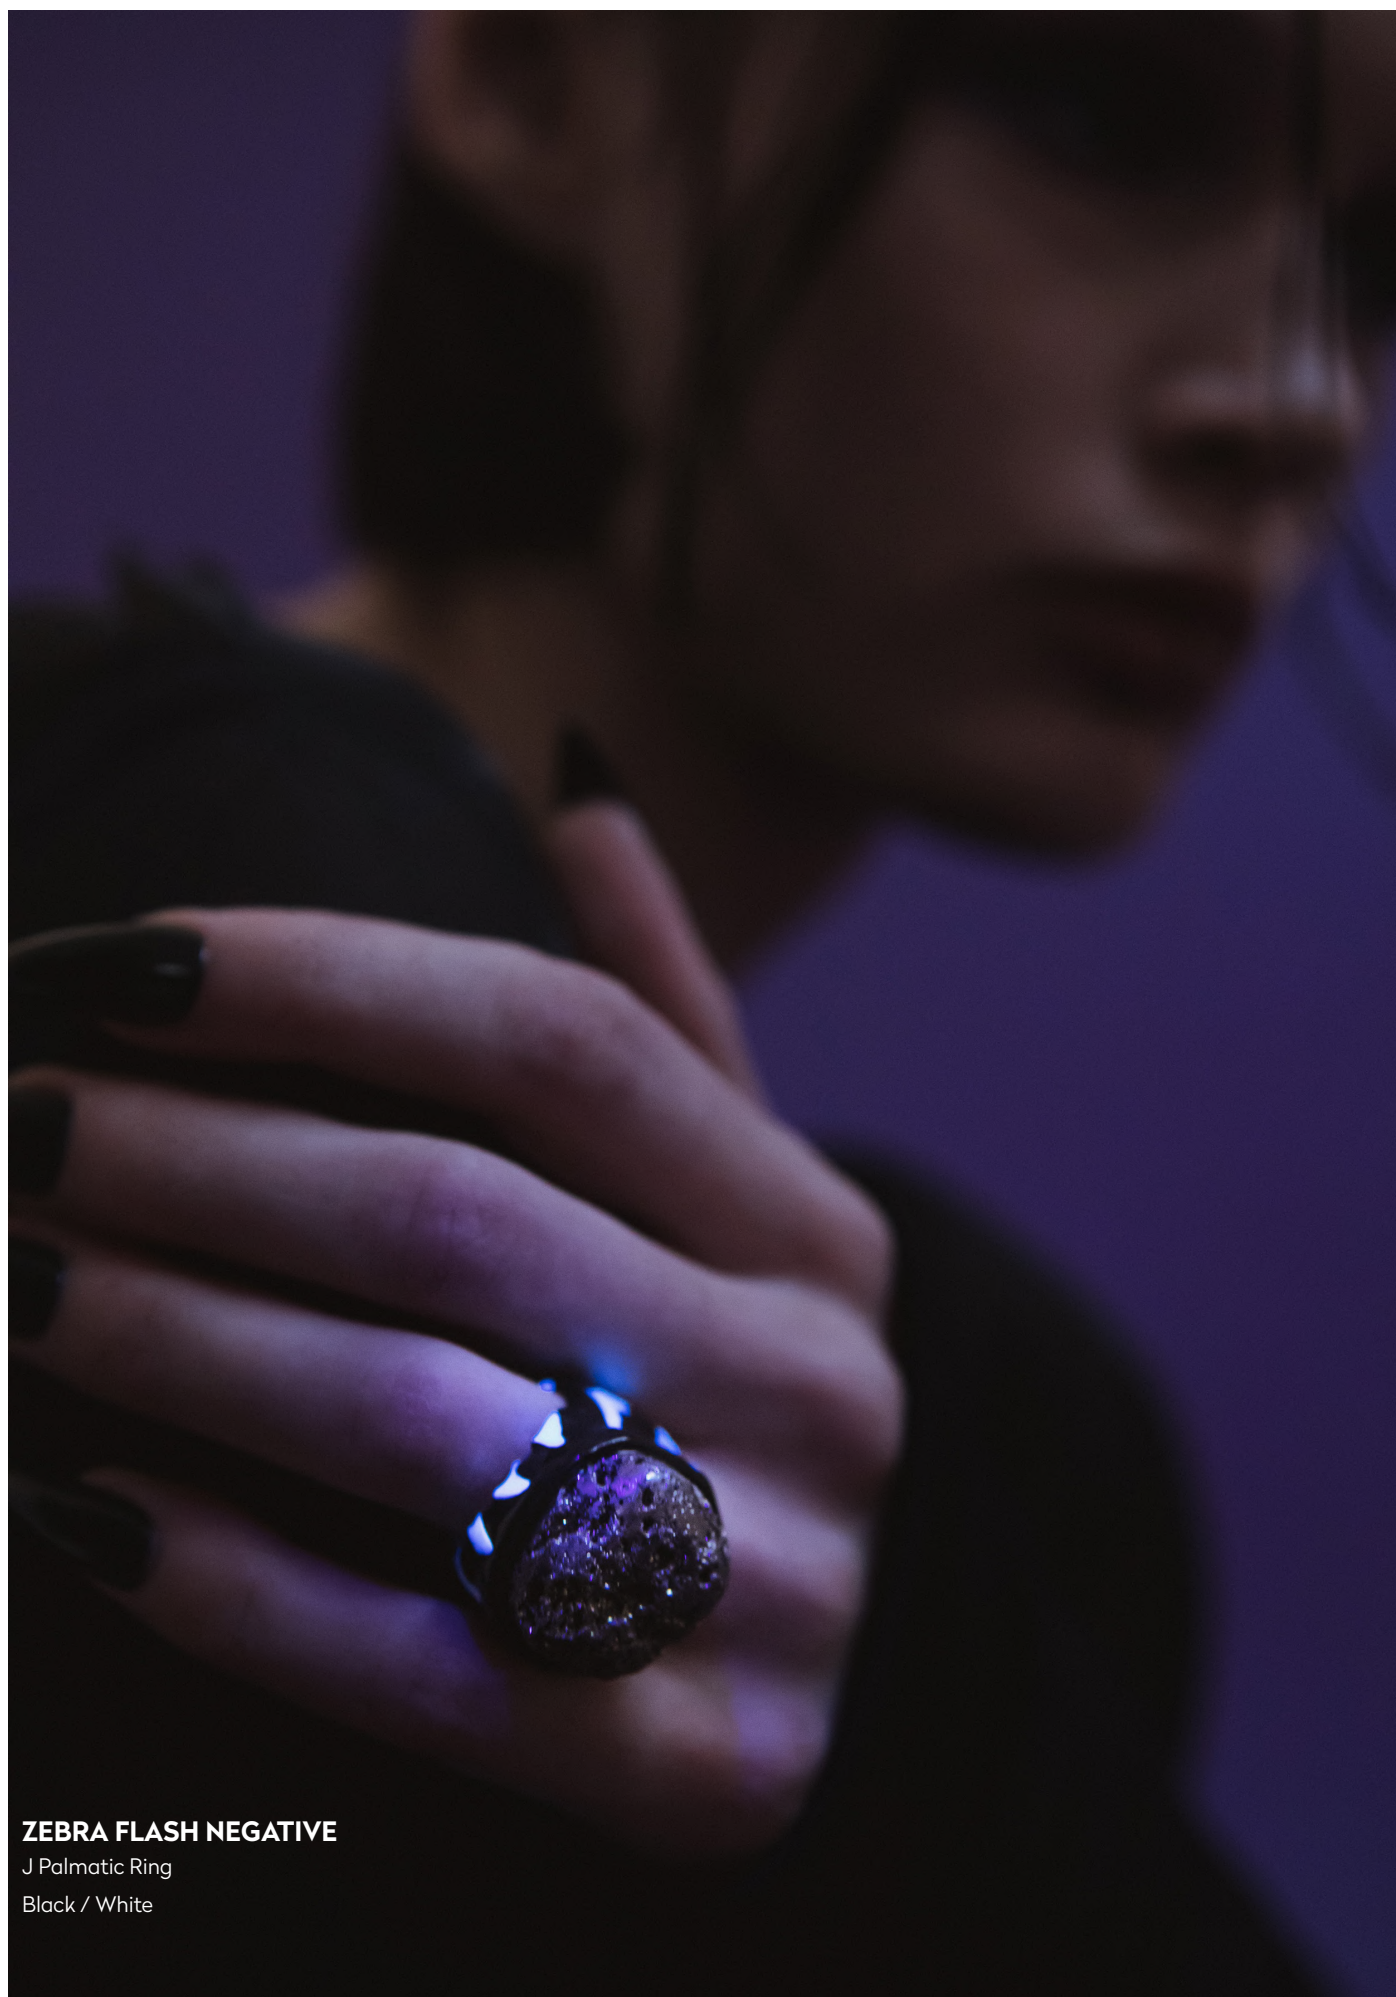

ZEBRA FLASH NEGATIVE

J Palmatic Ring

Black / White