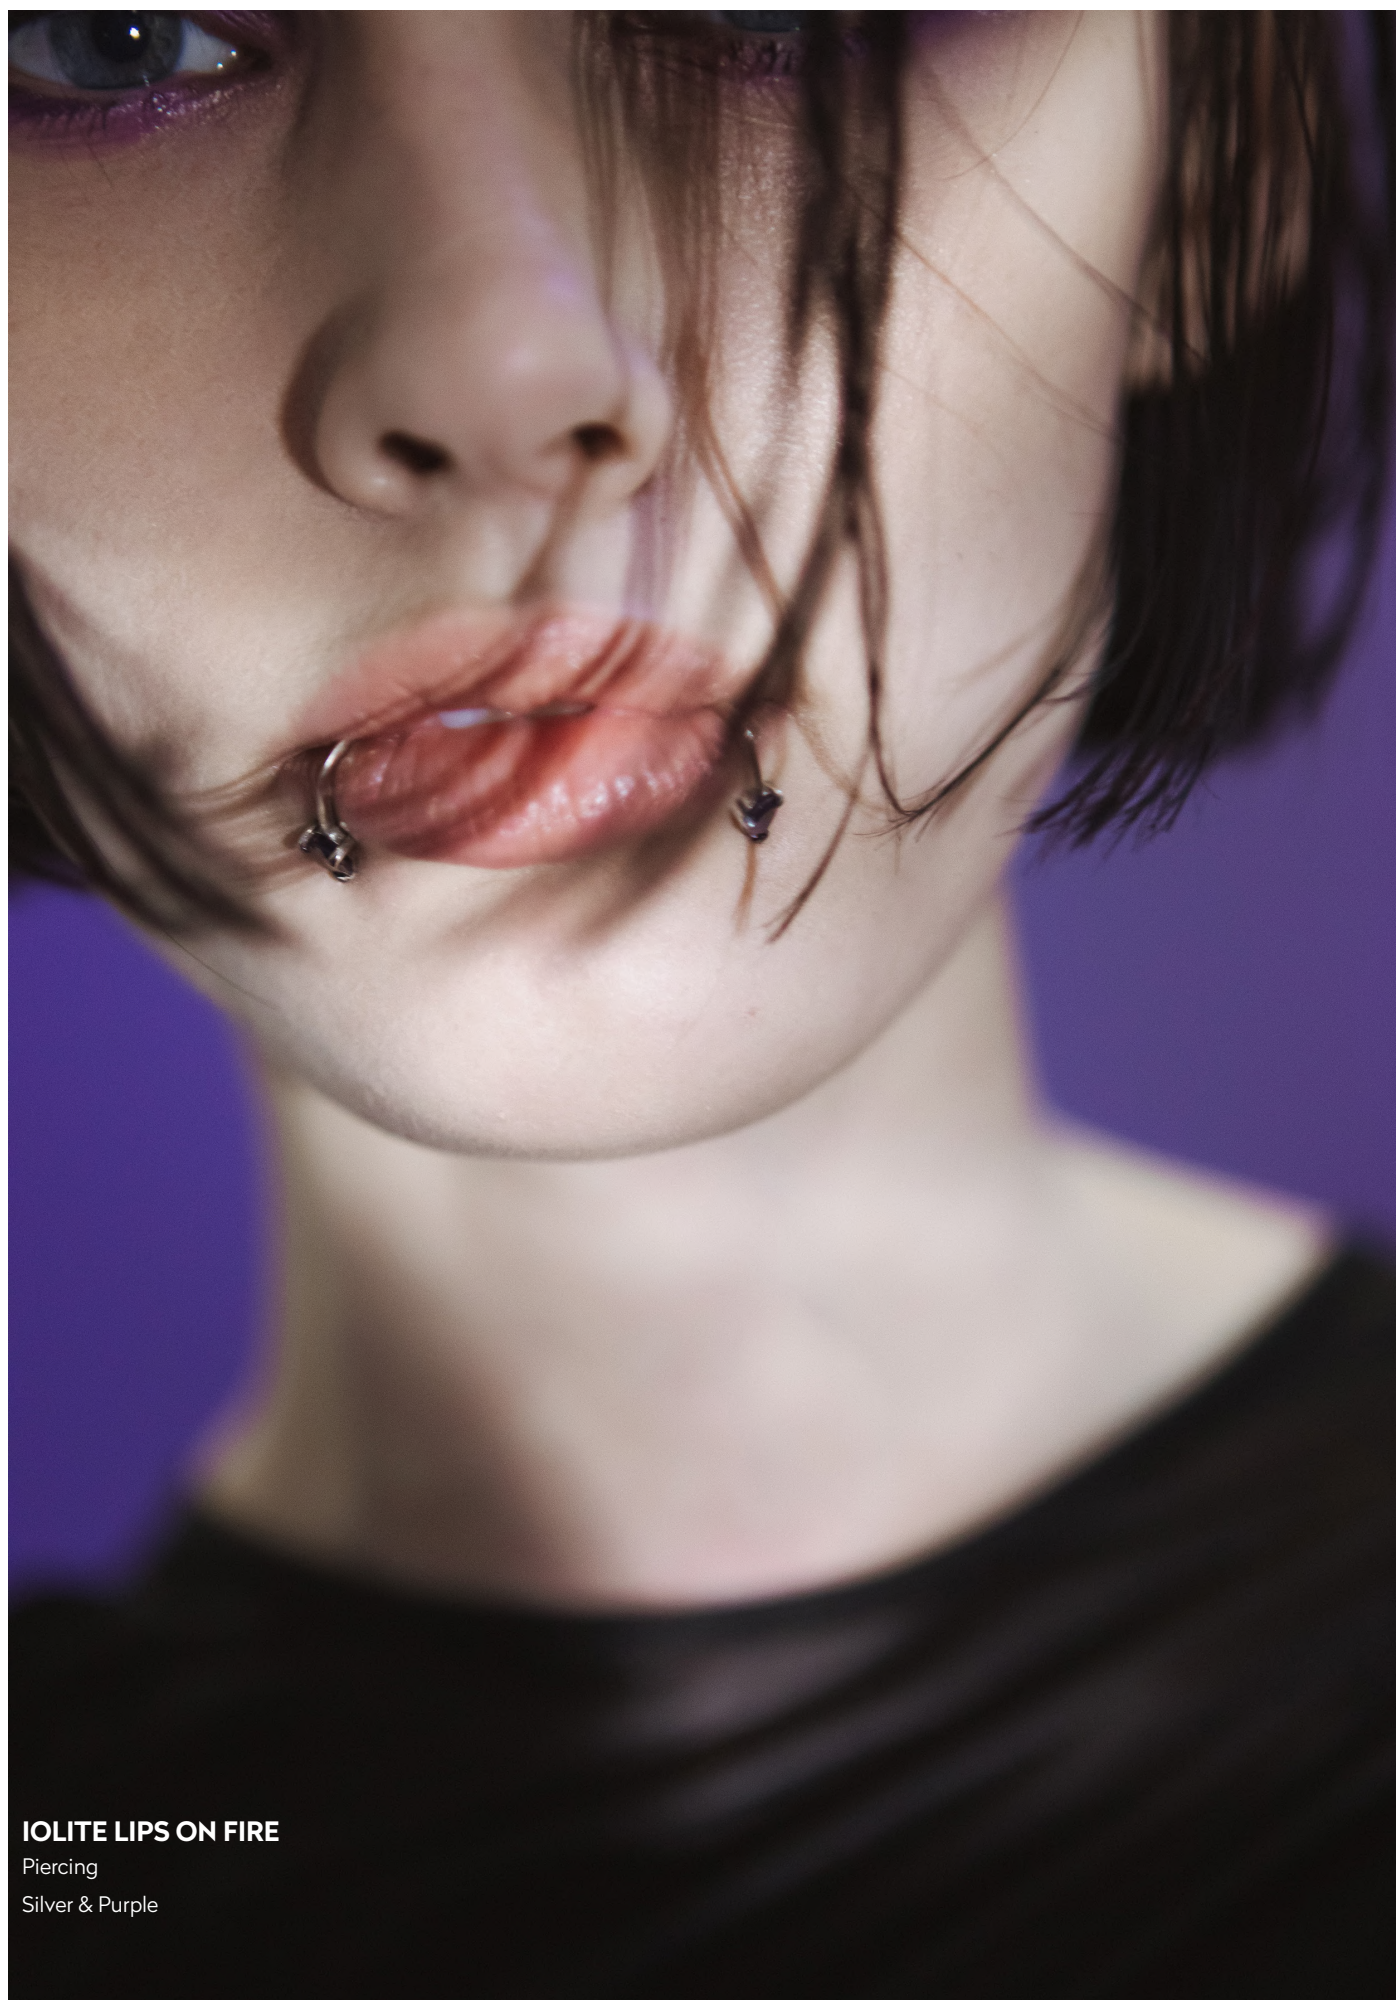

J Palmatic

Black, Blue, Grey, Silver

IOLITE LIPS ON FIRE

Piercing

Silver & Purple

BUBBLE TRAP BABY FLUO W

Earrings

White