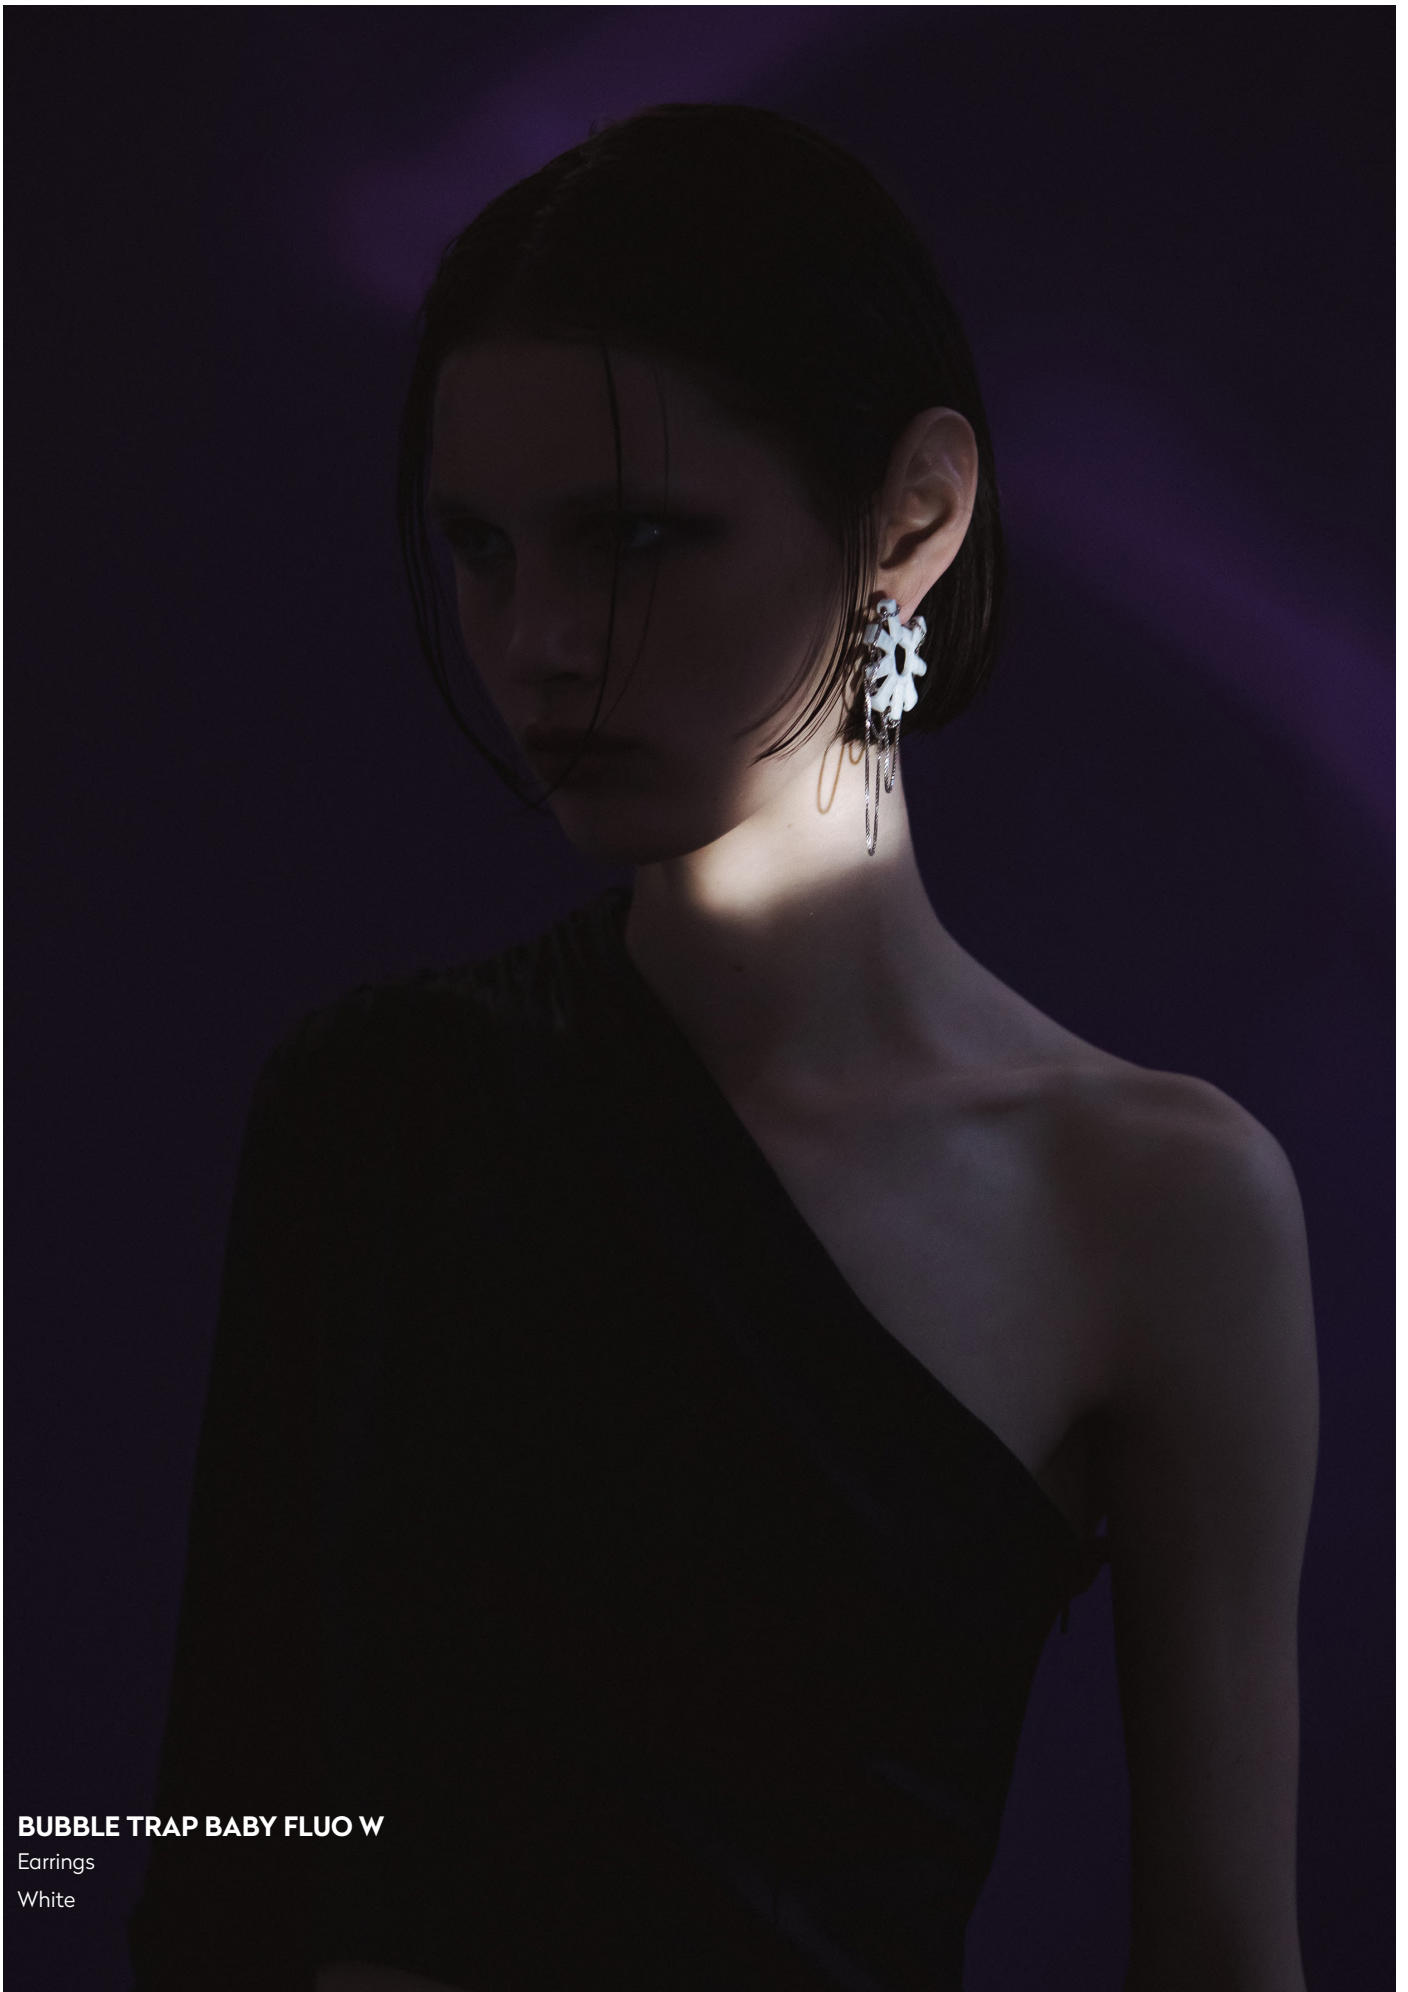

J Palmatic

Black, Blue, Grey, Silver

IOLITE LIPS ON FIRE

Piercing

Silver & Purple

BUBBLE TRAP BABY FLUO W

Earrings

White